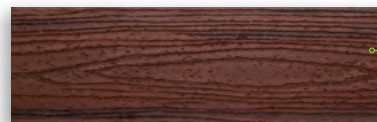

featuring: Transcend in Tiki Torch

HAVANA GOLD

A warm brown blend of
caramel and honey

TIKI TORCH

An easygoing light brown

ISLAND MIST

A cool medley of calming
silver tones

LAVA ROCK

Redwood style reddish-black
undertones

SPICED RUM

A burnt umber with
onyx black lowlights

ROPE SWING*

A pale, sandy taupe

*Indent only

featuring: *Transcend in Havana Gold*

featuring: *Transcend in Spiced Rum*