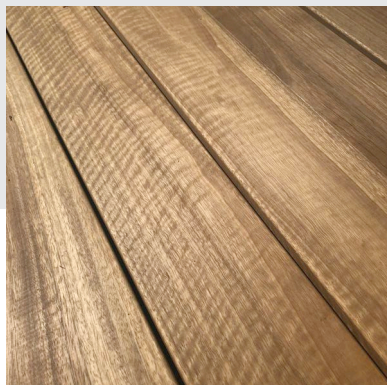

## Hurford's Organic Decking range is free of sapwood, eliminating the application of chemical treatment, providing a safe, healthy and non-toxic decking option.

Chemical treating of decking focuses on protecting the sapwood portion of the timber board from insect attack and fungal decay. It is not possible to effectively treat heartwood, as heartwood cells contain special tannins, oils, resins and other extractives that prevent the uptake of wood preservative chemicals.

Hurford's have spent the time to grade out timber boards that contain sapwood so no chemical treatment is required.

The timber species selected for Hurford's Organic Decking range all have the highest Natural Durability rating of Class 1 above ground, so you can be sure your decking is going to last a long time.

**Species:** Ironbark, Eucalyptus paniculata / sideroxylon

**Hardness Rating:** Janka 14

**Bush Fire Rating:** BAL19

**Colour:** Heartwood colour varies from pale brown to dark chocolate brown and also dark red.

**Species:** Spotted Gum (QLD), Corymbia citriodora

**Hardness Rating:** Janka 11

**Bush Fire Rating:** BAL29

**Colour:** Heartwood pale to dark brown to dark chocolate with some reddish tinges.

**Species:** Spotted Gum (NSW), Corymbia maculata