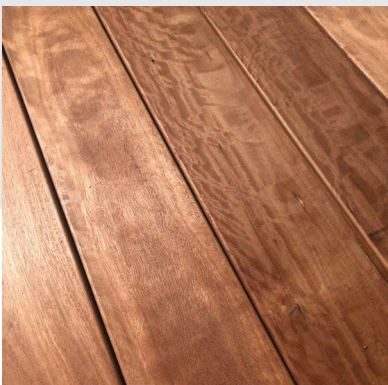

Hurford's have spent the time to grade out timber boards that contain sapwood so no chemical treatment is required.

The timber species selected for Hurford's Organic Decking range all have the highest Natural Durability rating of Class 1 above ground, so you can be sure your decking is going to last a long time.

**Species:** Ironbark, Eucalyptus paniculata / sideroxylon

**Hardness Rating:** Janka 14

**Bush Fire Rating:** BAL19

**Colour:** Heartwood colour varies from pale brown to dark chocolate brown and also dark red.

**Hardness Rating:** Janka 11

**Bush Fire Rating:** BAL29

**Colour:** Heartwood pale to dark brown to dark chocolate with some olive green to reddish tinges.

**Natural Durability\*:** Class 1 Above Ground, Naturally Termite Resistant, Expected Life 40+ Years.