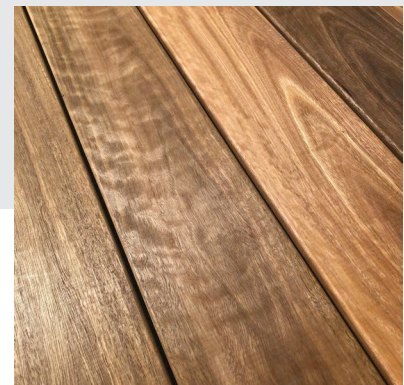

Hurford's have spent the time to grade out timber boards that contain sapwood so no chemical treatment is required.

The timber species selected for Hurford's Organic Decking range all have the highest Natural Durability rating of Class 1 above ground, so you can be sure your decking is going to last a long time.

**Species:** Ironbark, Eucalyptus paniculata / sideroxylon

**Hardness Rating:** Janka 14

**Bush Fire Rating:** BAL19

**Colour:** Heartwood colour varies from pale brown to dark chocolate brown and also dark red.

**Species:** Spotted Gum (QLD), Corymbia citriodora

**Hardness Rating:** Janka 11

**Bush Fire Rating:** BAL29

**Colour:** Heartwood pale to dark brown to dark chocolate with some reddish tinges.

**Species:** Spotted Gum (NSW), Corymbia maculata

**Hardness Rating:** Janka 11

**Bush Fire Rating:** BAL29

**Colour:** Heartwood pale to dark brown to dark chocolate with some olive green to reddish tinges.

**Natural Durability\*:** Class 1 Above Ground, Naturally Termite Resistant, Expected Life 40+ Years.