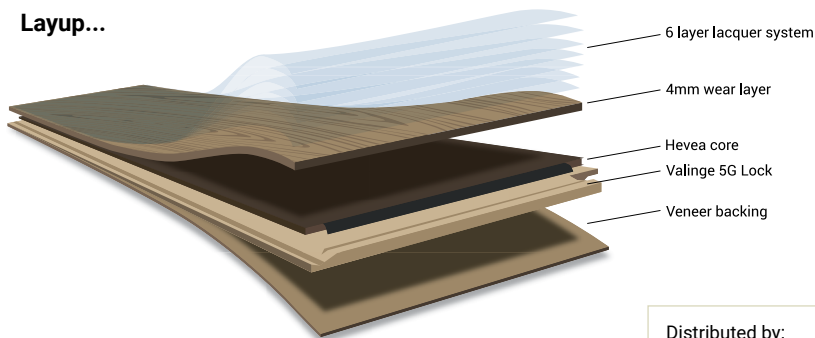

AUSTRALIAN NATIVE

BY HURFORD WHOLESALE

Specifications...

Species:	Blackbutt, Spotted Gum
Core Material:	Hevea
Locking System:	Välinge 5G Gluesless Joining System
Width:	132mm and 180mm
Thickness:	13.5mm
Wear Layer:	4mm
Length:	1820mm & 2130mm
Surface:	Smooth texture
Coating:	UV cured 6 coat Klumpp system
Finish:	Matt 10% Gloss
Coverage 132mm:	1820mm - 1.922m ² and 2130mm - 2.249m ²
Coverage 180mm:	1820mm - 1.966m ² and 2130mm - 2.300m ²
Packaging 132mm:	8 rows per box, maximum of 3 nested rows
Packaging 180mm:	6 rows per box, maximum of 2 nested rows

Blackbutt

Spotted Gum

Layup...

Distributed by:

Manufactured By Hurford Wholesale

Tauranga

50 Hull Road,
Mt Maunganui, New Zealand, 3150
Ph: 07 575 7685
tgasales@hurfordwholesale.co.nz

www.hurfordwholesale.co.nz