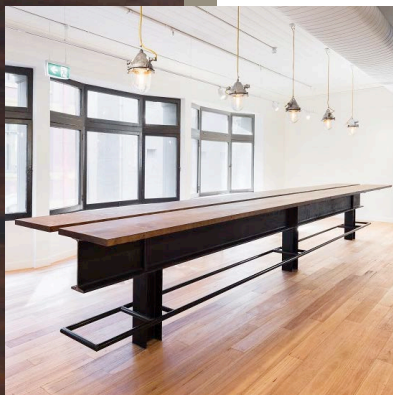

HURFORD
wholesale

FIRST FLOORS
Premium Australian Engineered Hardwood

LUXURY IN ANY SPACE BRINGS THE FEELING OF STYLE AND SOPHISTICATION, AND STARTS FROM THE FLOOR UP.

First Floors is a premium engineered floor, with its slightly textured surface and modern matt oil finish it is the perfect choice for interiors of distinction. With the coastal golden rays of Blackbutt, the attractive wild warmth of Spotted Gum and the deep rich tones of Roasted Peat this boutique collection offers only the finest from our Australian species.

Roasted Peat, is an Australian Hardwood that has been through a thermal modification process that uses no chemicals to permanently alter the structure of the wood fibre. This process greatly increases the stability and density of the hardwood, as well as locking in the gorgeous deep earth to chocolate brown colour tones.

*Cover and inside large photo 132mm Roasted Peat.
Insert photo 132mm Blackbutt.*

PRODUCT SPECIFICATION

Description	Engineered Hardwood Floor
Species	Roasted Peat: Deep earth to dark chocolate. Blackbutt: Even light honey through to golden nutty browns. Spotted Gum: Light coffee brown to dark chocolate with some reddish tinges.
Wear Layer	4mm
Core Material	Plantation Eucalyptus plywood
Size	180mm wide x 19mm thick - 1.98m ² per box 132mm wide x 15mm thick - 1.742m ² per box
Profile	Tongue and Groove End Matched 0.3mm eased edge
Length	Random 600mm to 2,200mm long
Finish	WOCA Denmark UV cured Oil
Surface	Medium Brush texture
Installation	Glue Down, Floated