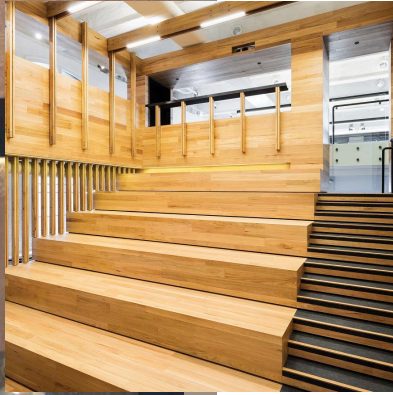

HURFORD
wholesale

FIRST FLOORS
Premium Australian Engineered Hardwood

LUXURY IN ANY SPACE BRINGS THE FEELING OF STYLE AND SOPHISTICATION, AND STARTS FROM THE FLOOR UP.

First Floors is a premium engineered floor, with its slightly textured surface and modern matt oil finish it is the perfect choice for interiors of distinction. With the coastal golden rays of Blackbutt, the attractive wild warmth of Spotted Gum and the deep rich tones of Roasted Peat this boutique collection offers only the finest from our Australian species.

Roasted Peat, is an Australian Hardwood that has been through a thermal modification process that uses no chemicals to permanently alter the structure of the wood fibre. This process greatly increases the stability and density of the hardwood, as well as locking in the gorgeous deep earth to chocolate brown colour tones.

*Cover and inside large photo 132mm Roasted Peat.
Insert photo 132mm Blackbutt.*

PRODUCT SPECIFICATION

Description	Engineered Hardwood Floor
Species	Roasted Peat: Deep earth to dark chocolate. Blackbutt: Even light honey through to golden nutty browns. Spotted Gum: Light coffee brown to dark chocolate with some reddish tinges.
Wear Layer	4mm
Core Material	Plantation Eucalyptus plywood
Size	180mm wide x 19mm thick - 1.98m ² per box 132mm wide x 15mm thick - 1.742m ² per box
Profile	Tongue and Groove End Matched 0.3mm eased edge
Length	Random 600mm to 2,200mm long
Finish	WOCA Denmark UV cured Oil
Surface	Medium Brush texture
Installation	Glue Down, Floated