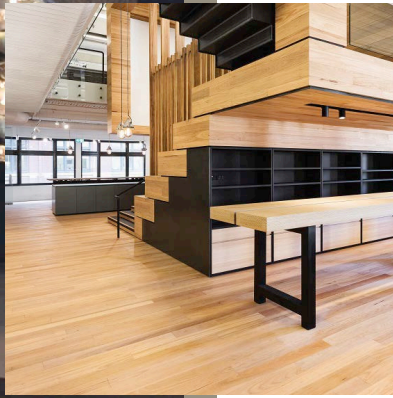

HURFORD
wholesale

FIRST FLOORS
Premium Australian Engineered Hardwood

LUXURY IN ANY SPACE BRINGS THE FEELING OF STYLE AND SOPHISTICATION, AND STARTS FROM THE FLOOR UP.

First Floors is a premium engineered floor, with its slightly textured surface and modern matt oil finish it is the perfect choice for interiors of distinction. With the coastal golden rays of Blackbutt, the attractive wild warmth of Spotted Gum and the deep rich tones of Roasted Peat this boutique collection offers only the finest from our Australian species.

Roasted Peat, is an Australian Hardwood that has been through a thermal modification process that uses no chemicals to permanently alter the structure of the wood fibre. This process greatly increases the stability and density of the hardwood, as well as locking in the gorgeous deep earth to chocolate brown colour tones.

*Cover and inside large photo 132mm Roasted Peat.
Insert photo 132mm Blackbutt.*

PRODUCT SPECIFICATION

Description	Engineered Hardwood Floor
Species	Roasted Peat: Deep earth to dark chocolate. Blackbutt: Even light honey through to golden nutty browns. Spotted Gum: Light coffee brown to dark chocolate with some reddish tinges.
Wear Layer	4mm
Core Material	Plantation Eucalyptus plywood
Size	180mm wide x 19mm thick - 1.98m ² per box 132mm wide x 15mm thick - 1.742m ² per box
Profile	Tongue and Groove End Matched 0.3mm eased edge
Length	Random 600mm to 2,200mm long
Finish	WOCA Denmark UV cured Oil
Surface	Medium Brush texture
Installation	Glue Down, Floated